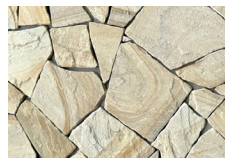

AVAANI

NATURAL STONE VENEER | AUTHENTIC TEXTURES, MODERN AESTHETIC

Avaani offers natural stone veneer for interior and exterior applications across residential and commercial projects. Authentic textures and a clean aesthetic carry through a broad range of profiles and colours, giving every project a distinct character.

LEDGESTONE

Aspen

Blacksmith

Boston

Iron Ore

Ivory

London Fog

ROMAN CASTLE STONE

Manchester

Pacific Peak

Stormcloud

Iron Ore

Manchester

Pacific Peak

RUSTIC ROMAN CASTLE STONE

Stormcloud

Blacksmith

Iron Ore

ROMAN FIELDSTONE

Ivory

London Fog

Manchester

RUSTIC ROMAN FIELDSTONE

Pacific Peak