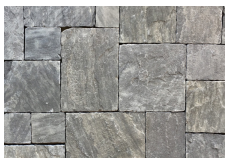

AVAANI

NATURAL STONE VENEER | AUTHENTIC TEXTURES, MODERN AESTHETIC

Avaani offers natural stone veneer for interior and exterior applications across residential and commercial projects. Authentic textures and a clean aesthetic carry through a broad range of profiles and colours, giving every project a distinct character.

LEDGESTONE

Aspen

Blacksmith

Boston

Iron Ore

Ivory

London Fog

ROMAN CASTLE STONE

Manchester

Pacific Peak

Stormcloud

Iron Ore

Manchester

Pacific Peak

RUSTIC ROMAN CASTLE STONE

Stormcloud

Blacksmith

Iron Ore

ROMAN FIELDSTONE

Ivory

London Fog

Manchester

RUSTIC ROMAN FIELDSTONE

Pacific Peak