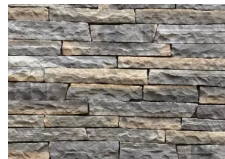

AVAANI

NATURAL STONE VENEER | AUTHENTIC TEXTURES, MODERN AESTHETIC

Avaani offers natural stone veneer for interior and exterior applications across residential and commercial projects. Authentic textures and a clean aesthetic carry through a broad range of profiles and colours, giving every project a distinct character.

LEDGESTONE

Aspen

Blacksmith

Boston

Iron Ore

Ivory

London Fog

ROMAN CASTLE STONE

Manchester

Pacific Peak

Stormcloud

Iron Ore

Manchester

Pacific Peak

RUSTIC ROMAN CASTLE STONE

Stormcloud

Blacksmith

Iron Ore

ROMAN FIELDSTONE

Ivory

London Fog

Manchester

RUSTIC ROMAN FIELDSTONE

Pacific Peak